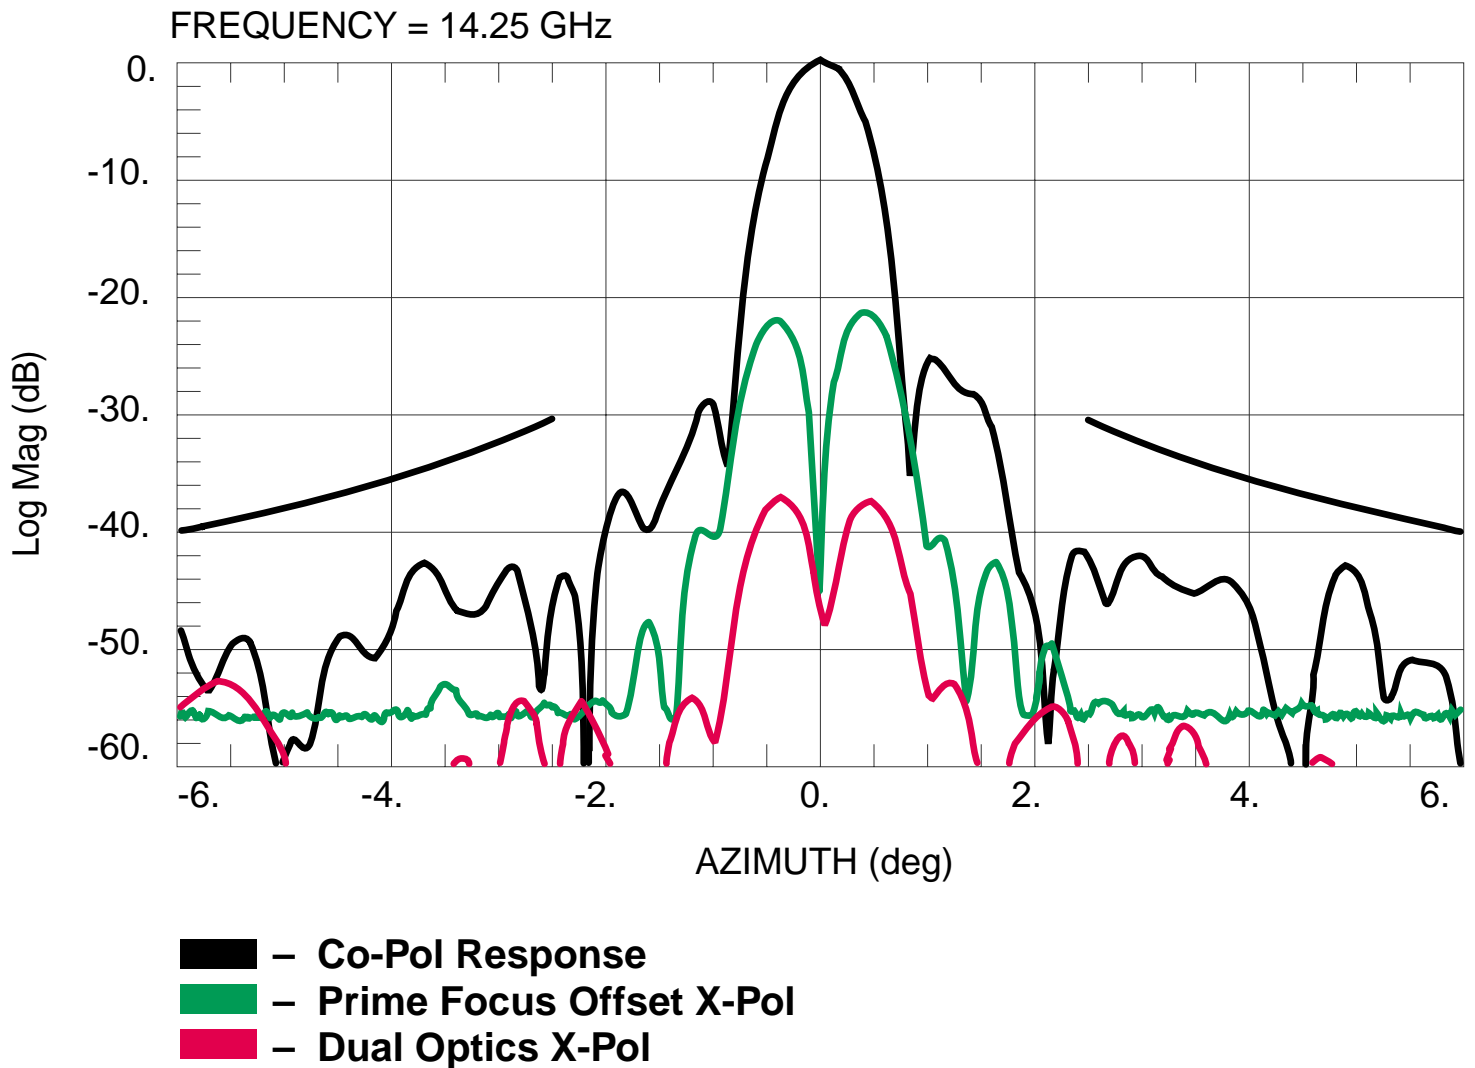

1.8m Dual Optics XPD vs. Prime Focus XPD

2.4m Dual Optics XPD vs. Prime Focus XPD

ANDREW[®]

Connecting the Wireless World

SatelliteDish.com 954-941-8883