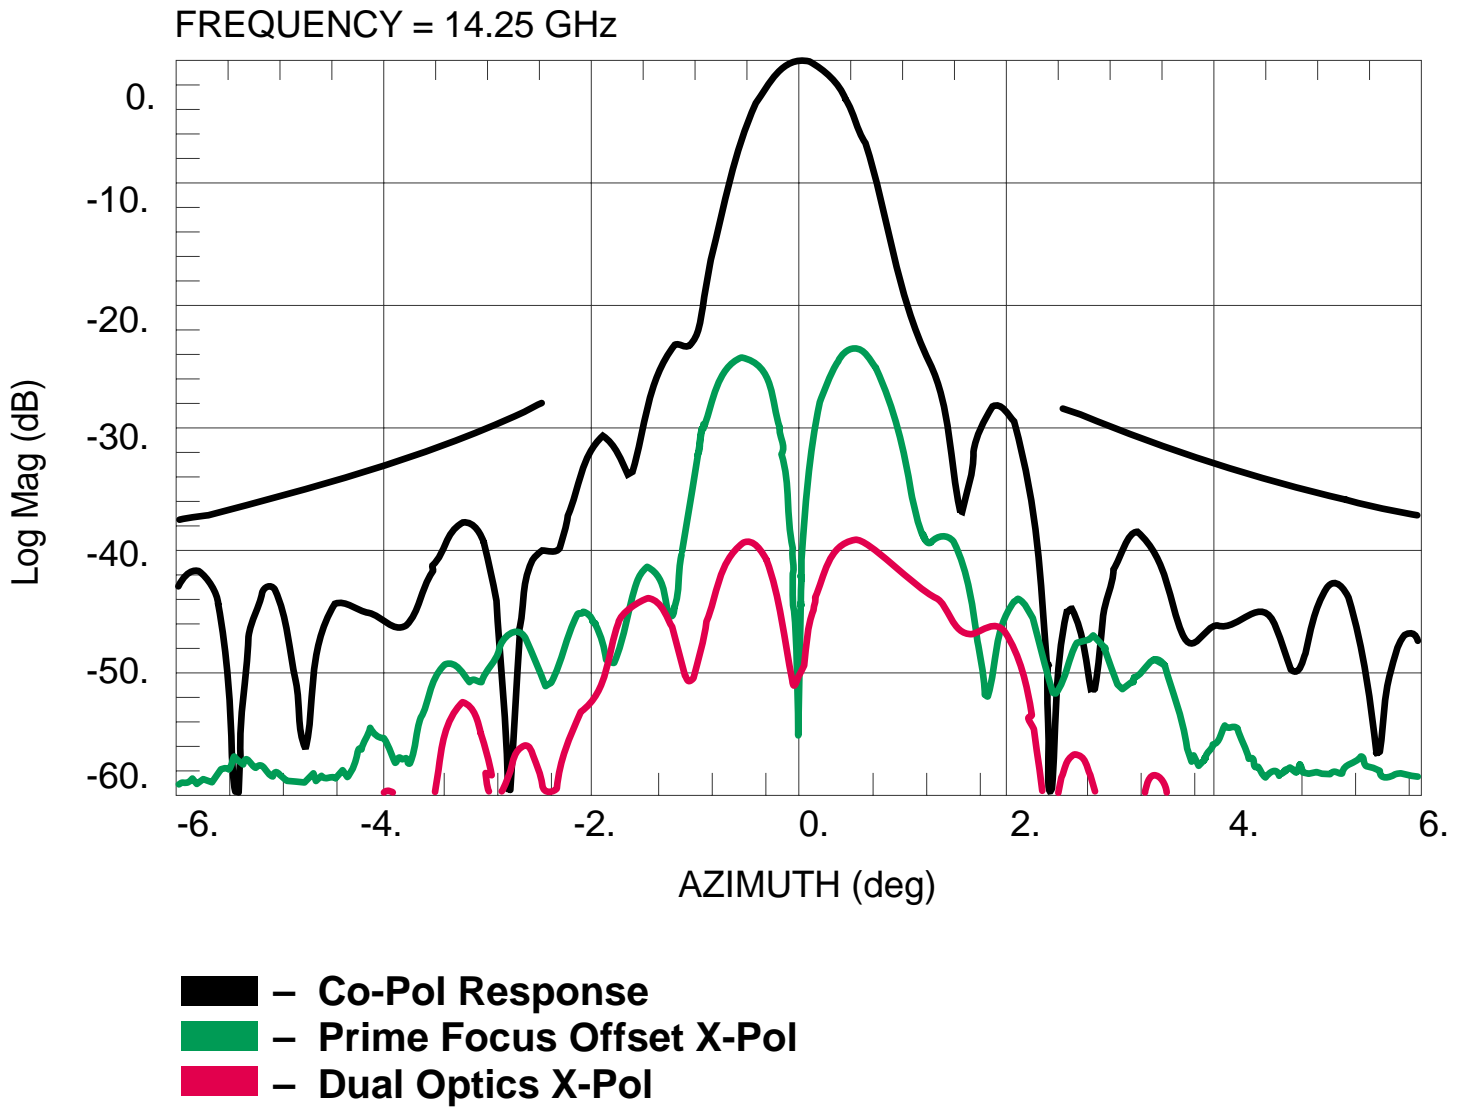

1.8m Dual Optics XPD vs. Prime Focus XPD

2.4m Dual Optics XPD vs. Prime Focus XPD

ANDREW[®]

Connecting the Wireless World

SatelliteDish.com 954-941-8883